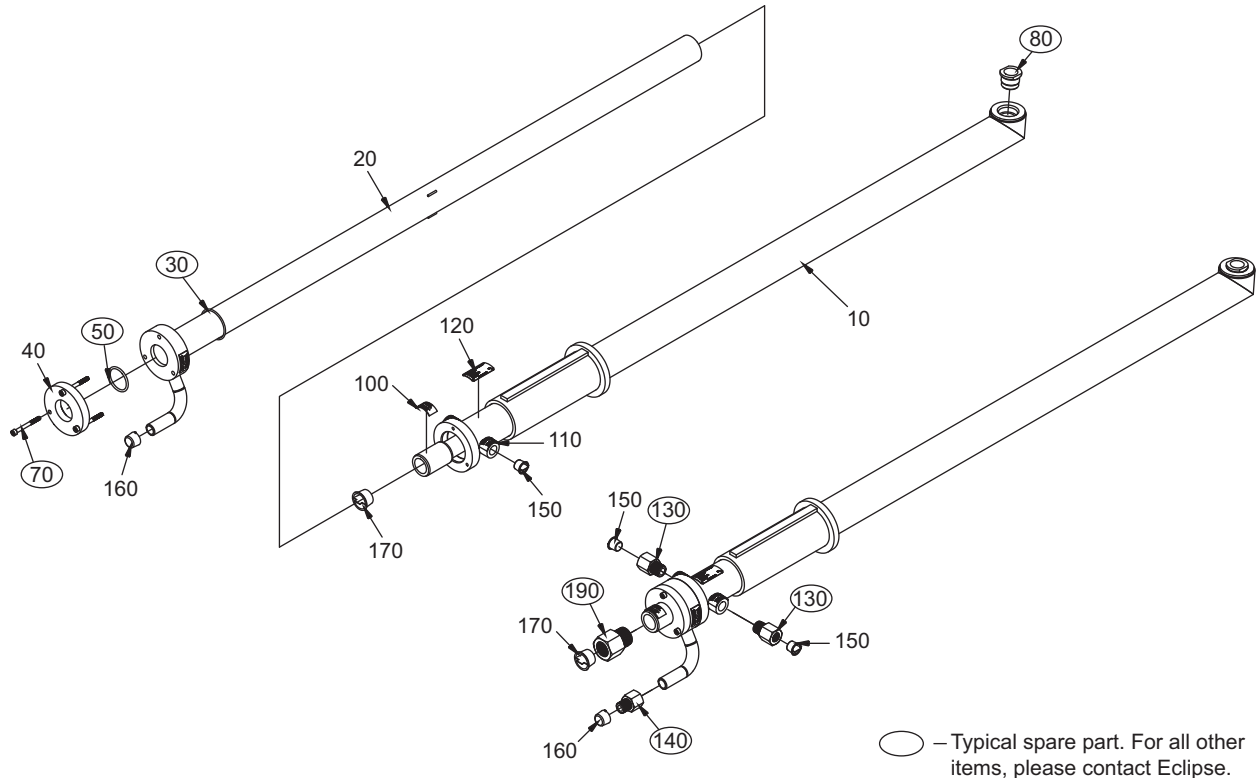

Eclipse WTPUG Burners

Spare Parts List 1141-1

10/4/2013

Version 2.1

2.5" (63.5 mm) Diameter Water Jacket

Ref	Part Number	Description
30	10032829	O-Ring, 2.112 ID x 0.103 Cross Section
50	10032831	O-Ring, 1.609 ID x 0.139 Cross Section
70	10033210	Screw
80	10032623	Gas Nozzle, 18 mm
80	10032622	Gas Nozzle, 20 mm
130	10033274	Pipe Adapter, 1/2" BSPF x NPTM
140	10032854	Pipe Adapter, 1/2" NPTF x BSPM
190	101019644	Pipe Adapter, 1" NPTF x BSPM