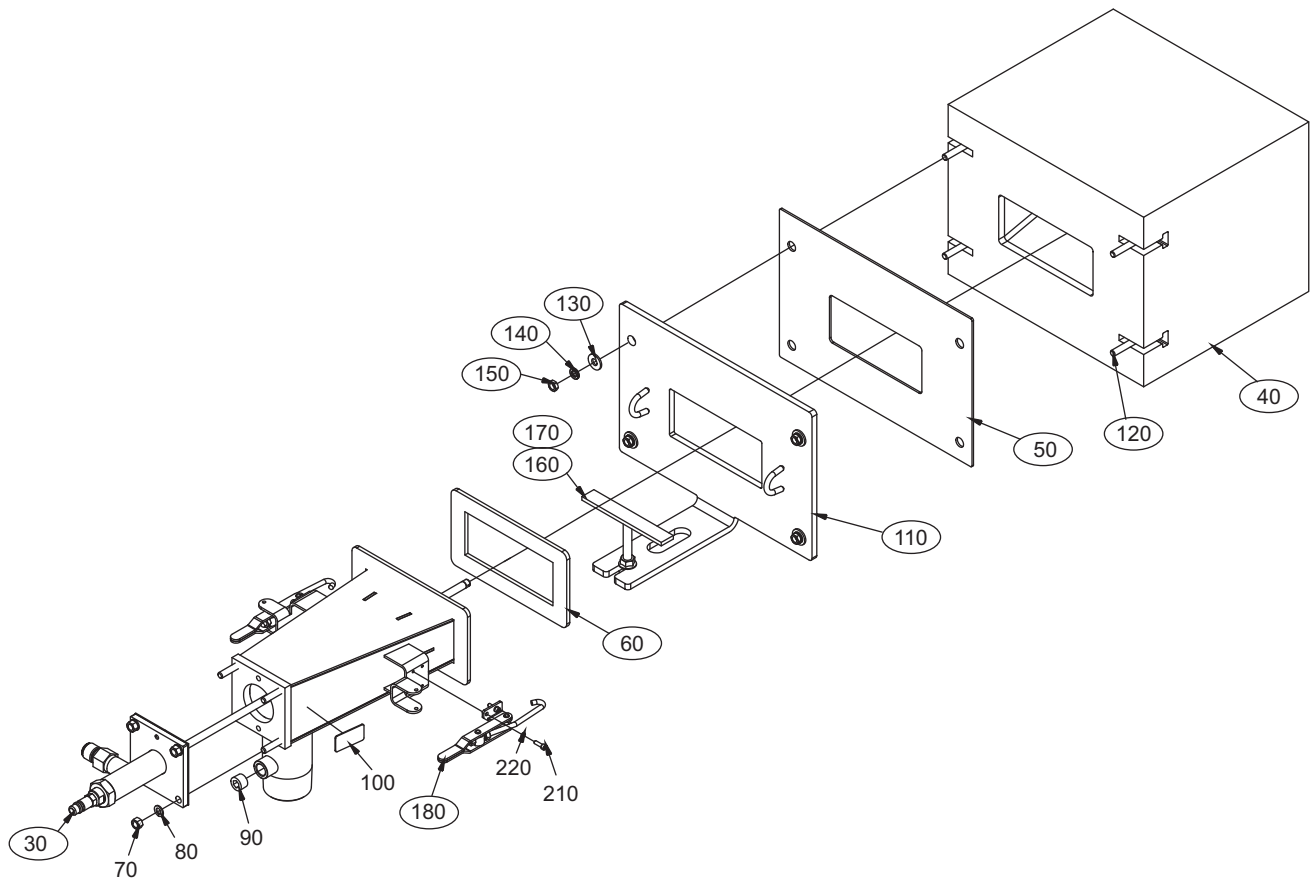

Eclipse PrimeFire 400 Burners

Spare Parts List 1190-2

3/27/2015

4 MM Btu/h

Version 1.3

Ref.	Part Numbers	Description
30	10000661-2	Oil Lance Assembly, With Fittings
30	10000661-1	Oil Lance Assembly, Without Fittings
40	020889-2	Refractory Combustor, Jade 50 Dcx
40	020889-1	Refractory Combustor, Zedpave-C
50	020891	Combustor Mounting Flange Gasket
60	020818-3	Burner Mounting Flange Gasket
110	020893	Burner Block Mounting Flange Assembly
120	A920903556	T-Bolt, 3/8-16 X 3-1/4 inch
130	19267	Flat Washer, 7/16 inch
140	19269	Lock Washer, 3/8 inch

Ref.	Part Numbers	Description
150	016196	Hex Nut, 3/8-16
160	020874-3	Support Stand
170	19898	Lock Nut, 1/2-13
180	018993	Latch Clamp Assembly
200	10004027	Sash Chain And Hairpin Assembly
	10008097	Compression Fitting, 1/2 inch NPT To 1/2 inch Tube
	020817-3	Inlet Flange Gasket
	10008099-4	Orifice Assembly, 3.5 mm Bore
	10008099-5	Orifice Assembly, 4.0 mm Bore
	10008099-6	Orifice Assembly, 4.5 mm Bore
	10046483	Peepsight
	10008101	Oxygen Bypass Tube, 1/2 inch OD X 0.049 Wall